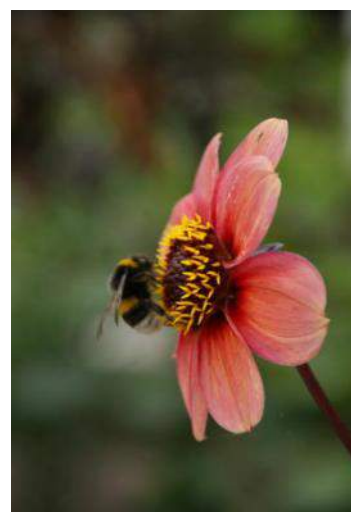

Best regards,

Sales team
Van Geest Nurseries

Product	Colour	Height	Flowering time	Size
---------	--------	--------	----------------	------

ACIDANTHERA (Syn. Gladiolus Callianthus)

CALLIANTHUS MURIELAE (Acidanthera)	WHITE, PURPLE SPOT	90 CM.	AUGUST-SEPTEMBER	08-10
CALLIANTHUS MURIELAE (Acidanthera)	WHITE, PURPLE SPOT	90 CM.	AUGUST-SEPTEMBER	5-6
CALLIANTHUS MURIELAE (Acidanthera)	WHITE, PURPLE SPOT	90 CM.	AUGUST-SEPTEMBER	6-8